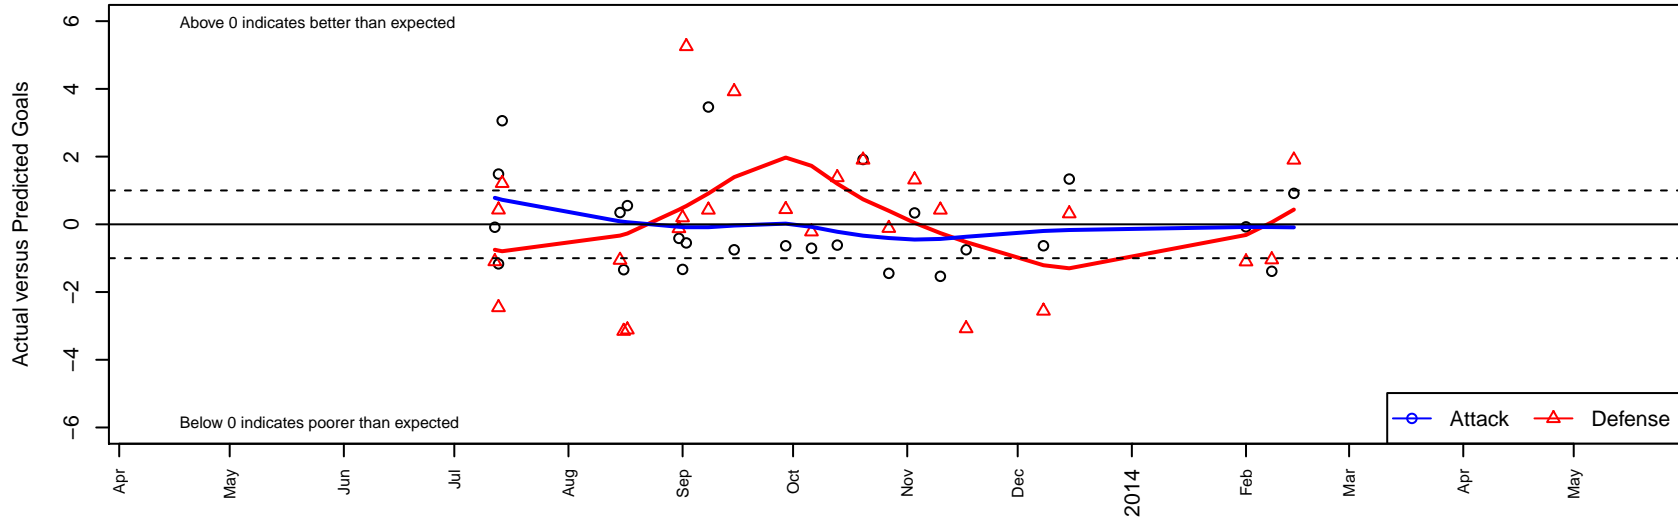

# WPFC Fury White B98

Franklin Pierce SC  
 Tacoma, WA  
 B98 total strength=1116  
 attack=4.35 defense=2.06  
 fall league = PSPL Classic 2 U15  
 alt names used:  
 WPFC Fury White B98  
 WPFC Fury White  
 WPFC Fury B98 White  
 WPFC Fury 98 White  
 FRANKLIN PIERCE WPFC FURY 98 WHITE ()  
 FRANKLIN PIERCE WPFC FURY 98 WHITE ()

Venues played:  
 King of the Hill Cascade U15-16  
 Bigfoot Silver U15  
 Puyallup Valley Kick-off Div 1 U14-15  
 PSPL Classic 2 U15  
 WA Cup BU15-17 Boys U15 Silver U15

**WPFC Fury White B98**  
 Dots are actual minus expected GF (blue circles) and GA (red triangles).  
 Blue line is smoothed change in attack strength. Red is smoothed change in defense strength.